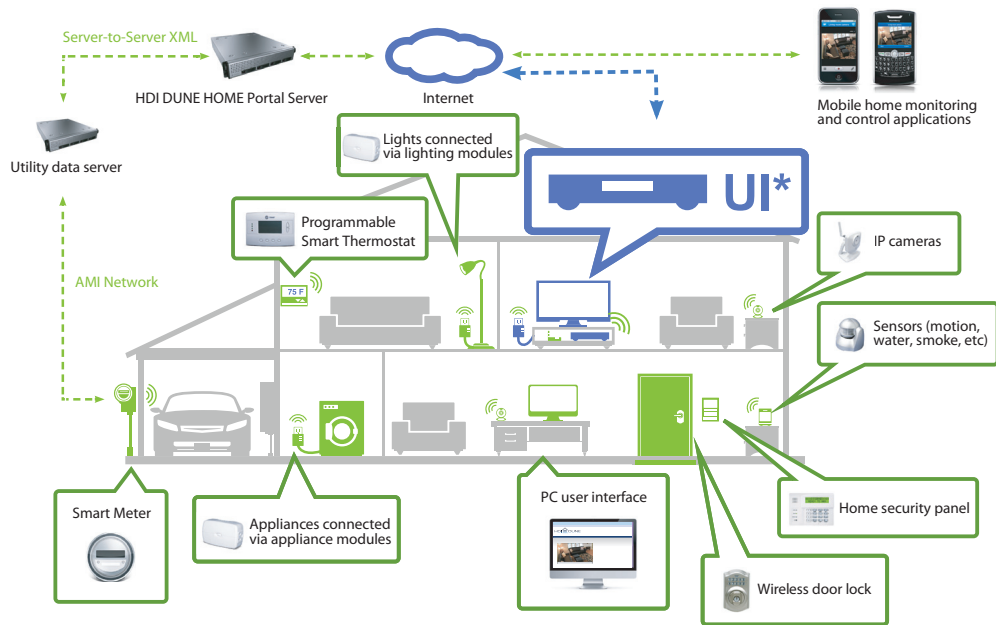

Dune-HD.com/home

Everything is under your *Control*

Connected HOME by HDI Dune
2010

The ultimate smart HOME and media network solution
Easy to set, easy to use

**System management is available as optional KIT for Dune HD Max and Dune HD Smart players*

MONITORING

The **HDI DUNE HOME** Monitoring service allows consumers to monitor and manage IP cameras, giving them full control of the videos – they can stream live video, record it to local and remote storage, manage camera streaming options, share IP cameras and recordings – as well as providing basic functionality such as playback, searching, tagging, and saving to the hard drive. This service gives the end user the ability to feel secure about their home when they are on vacation, at work, or anywhere else.

CONTROL

The **HDI DUNE HOME** Control service allows consumers to control lights, appliances, HVAC systems & thermostats, motion detectors, access contacts (such as door and window sensors), powered shades and blinds, door locks, and a variety of other home devices compatible with supported standards. Home automation controls were once limited to at-home use and the high end of the market. Our service allows home automation to enter the mainstream market and to be used both at home and on the go.

MOBILE

HDI DUNE HOME Mobile UI is one of the useful interfaces for managing your Connected Home via the **HDI DUNE HOME**. It allows users to view camera feeds, control devices, run Scenes, monitor energy consumption, and enjoy the full spectrum of other **HDI DUNE HOME** services. **HDI DUNE HOME** Mobile UI is supported on variety of smart phones including Blackberry and other Java-enabled models, Apple iPhone, Nokia, Samsung, and many others.