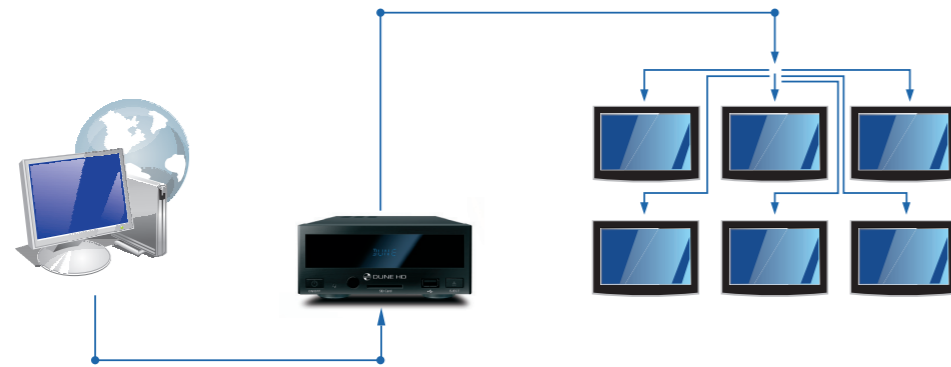

Digital Signage

Dune HD Network — Extra Software Module License

Dune HD Network is a flexible and powerful Full HD Digital Signage solution for general advertising and information applications involving SD and HD video formats.

The Dune HD Network system is designed for automated demonstration of a wide range of HD video materials (up to 1080P, including H.264) on monitors, television sets, etc.

The solution provides cyclic playback of video materials and includes support for scrolling text and graphic logos over the video appearing at the specified time intervals, which is typically required in public places for commercial and announcements.

The system allows to control all the aspects of the playback process remotely via a PC.

Dune HD Network Basic Features

- Video playback of up to 1080P materials.
- State-of-the-art HDMI v1.3 ensures excellent quality of digital video and audio signals.
- Possibility of centralized update of playback materials via a PC on a network.
- Work on a schedule, which allows to:
 - Define particular configurations for different time intervals
 - Turn a player on and off at defined time
 - Define a dedicated schedule for each day of week
- Display static images (jpeg, png) for advertising and information mixed with video in a playlist, with the possibility to define duration of their appearance.
- Display of text messages in the form of a scrolling text line.
- Use either a built-in HDD or an external USB drive for content being played back.
- Ease of use. The system automatically begins playback in 20 seconds after being connected to an AC power.
- Display logos in any part of the screen at the defined time periods.
- Synchronous video playback by a group of players.
- Easy to use PC GUI for managing playback settings.
- Support for unified managing of player groups.